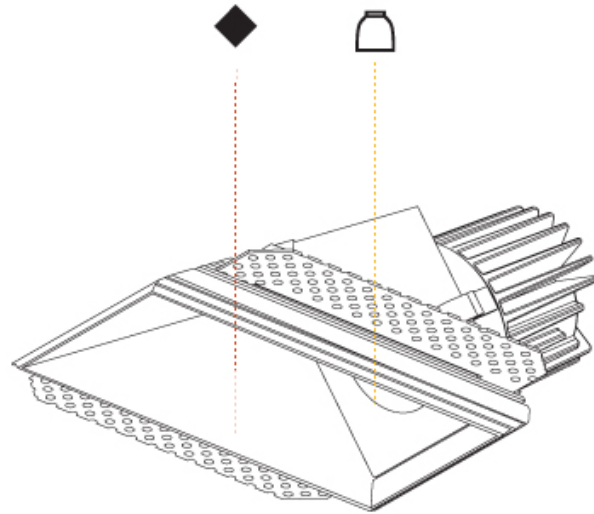

CAVE WALLWASH TRIMLESS

A35706-

PROJECT

TYPE

SPECIFIER

QUANTITY

DATE

A